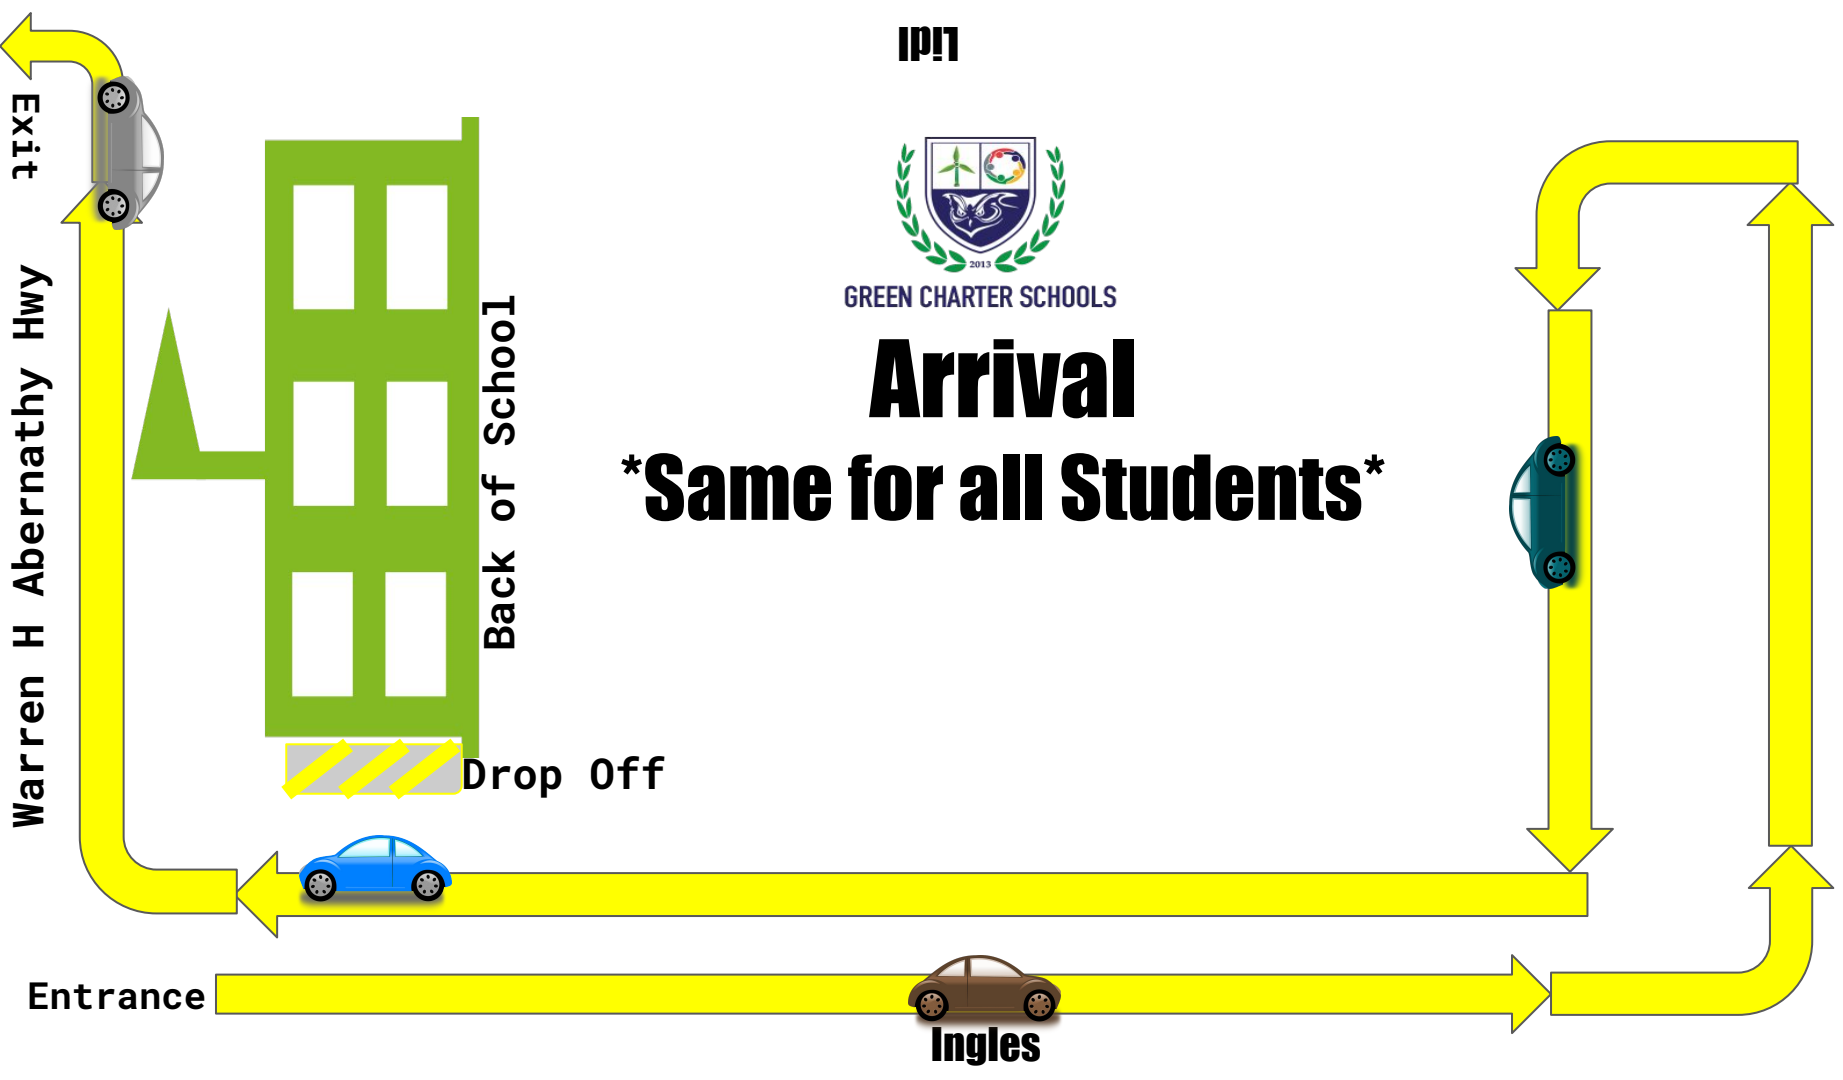

IP17

GREEN CHARTER SCHOOLS

Arrival

Same for all Students

IP17

GREEN CHARTER SCHOOLS

Dismissal 3rd-8th Grade

**Must make right turn*

IP17

Exit

Warren H Abernathy Hwy

Back of School

Pickup

GREEN CHARTER SCHOOLS

Dismissal K4-2nd Grade

Families with multiple children will dismiss from the carline side of the youngest child.