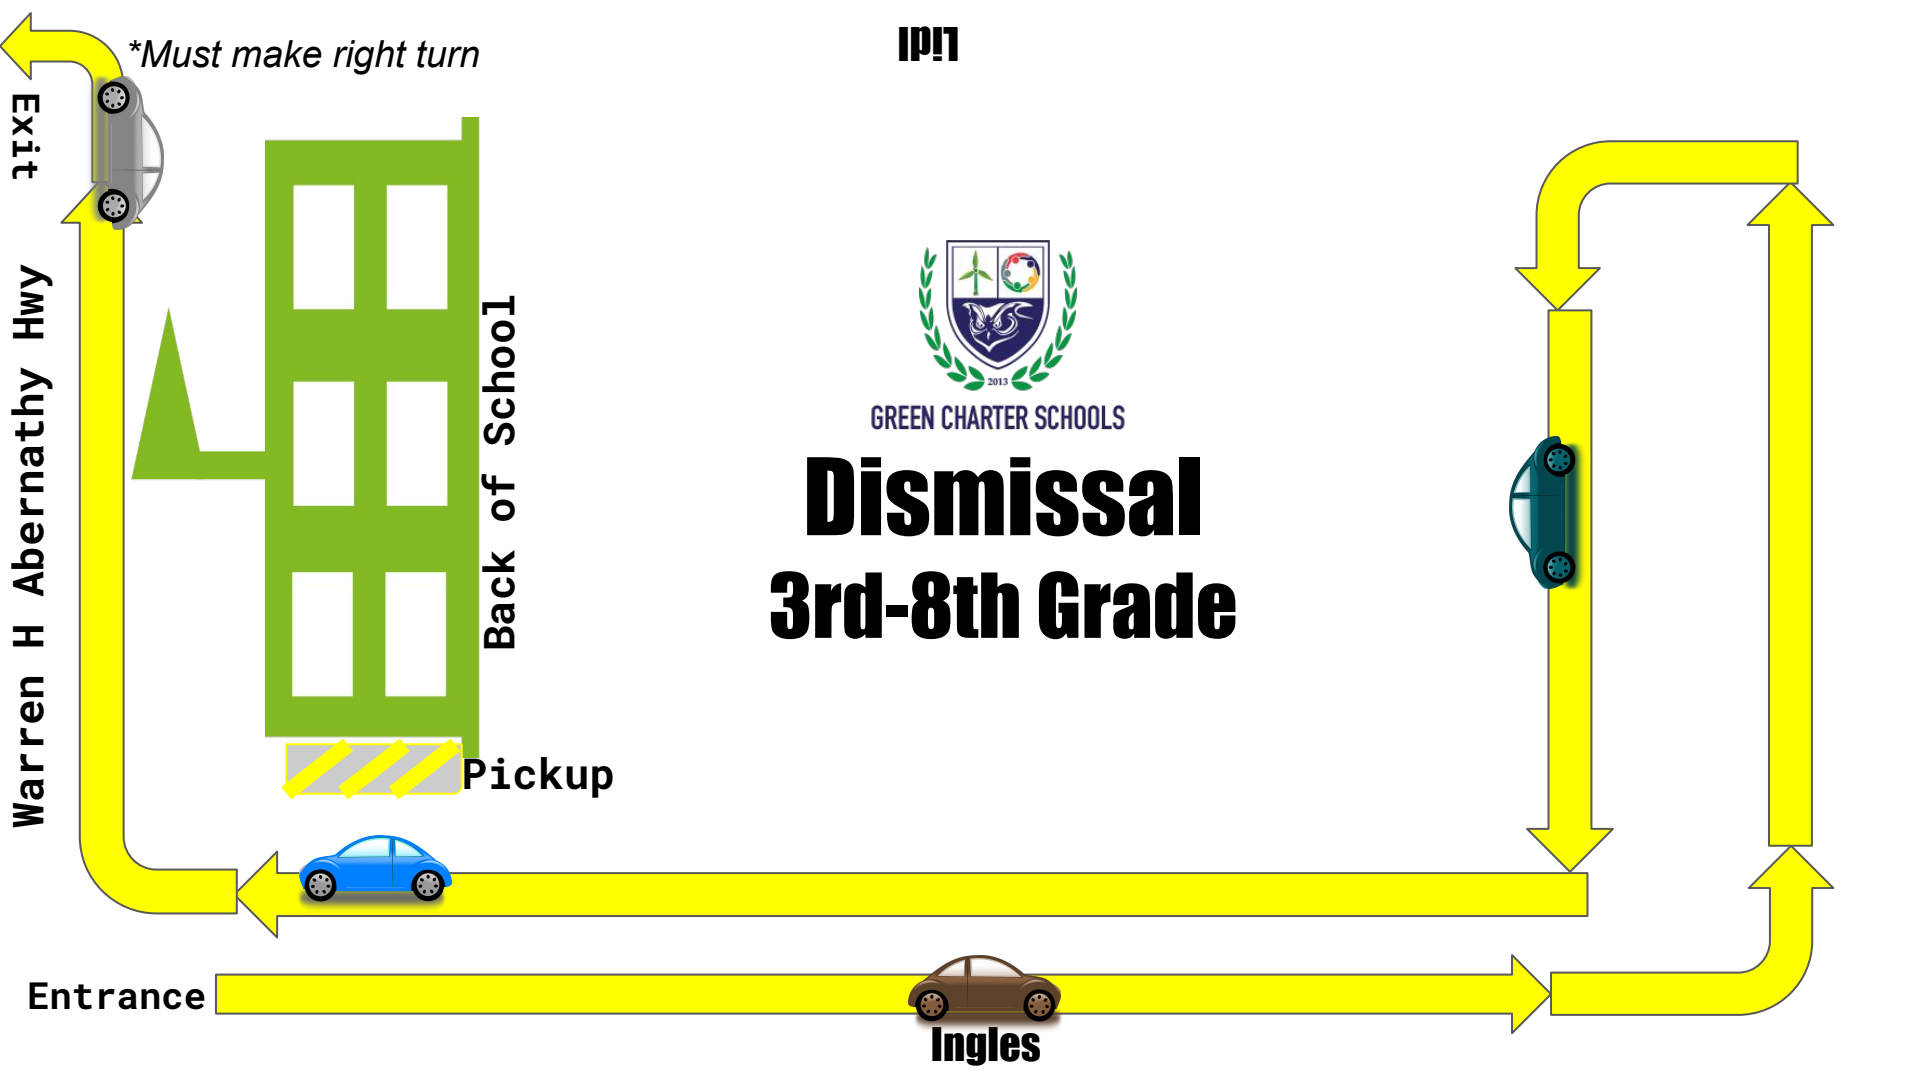

IP17

GREEN CHARTER SCHOOLS

Arrival

Same for all Students

IP17

GREEN CHARTER SCHOOLS

Dismissal 3rd-8th Grade

**Must make right turn*

IP17

Exit

Warren H Abernathy Hwy

Back of School

Pickup

GREEN CHARTER SCHOOLS

Dismissal K4-2nd Grade

Families with multiple children will dismiss from the carline side of the youngest child.